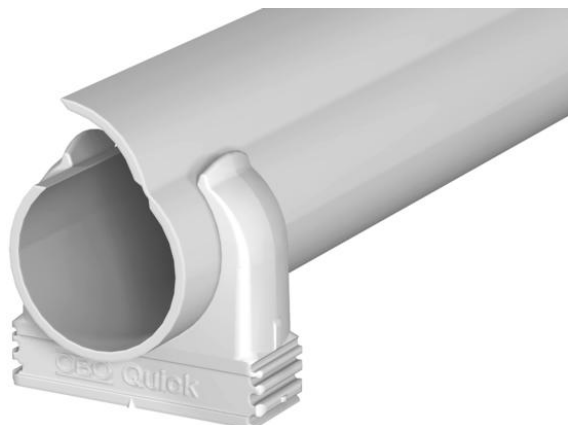

## Set of Quick clips and Quick pipe pipes

Item number: 2154536

Set consisting of Quick pipe electrical installation pipes and Quick clip surface-mounted clips. For surface-mounted routing of cables in interiors and protected outdoor areas. Universal fastening on wall and ceiling. Comprises 30 m of pipe each of 2 metres in length and 96 Quick clips. Can be used in a temperature range of -25 to +60 °C.

**PVC** Polyvinylchloride

### Master data

Item number	2154536
Type	2954 M25 LGR
Description 1	Quick-Pipe set
Description 2	Quick trunking + Quick clip
Manufacturer	OBO
Dimension	M25
Colour	Light grey; RAL 7035
Material	Polyvinylchloride
Smallest sales unit	1
Unit of quantity	Piece
Weight	517 kg
Weight unit	kg/100 pc.