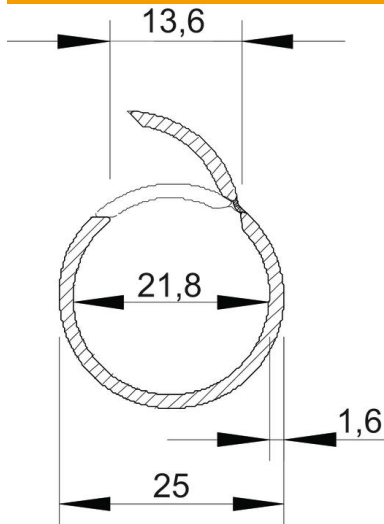

### Master data

Item number	2154536
Type	2954 M25 LGR
Description 1	Quick-Pipe set
Description 2	Quick trunking + Quick clip
Manufacturer	OBO
Dimension	M25
Colour	Light grey; RAL 7035
Material	Polyvinylchloride
Smallest sales unit	1
Unit of quantity	Piece
Weight	517 kg
Weight unit	kg/100 pc.

### Dimensions

Dimension C	13,6 mm
Dimension D	25 mm
Dimension m (mm)	21,8
Dimension t	1,6 mm