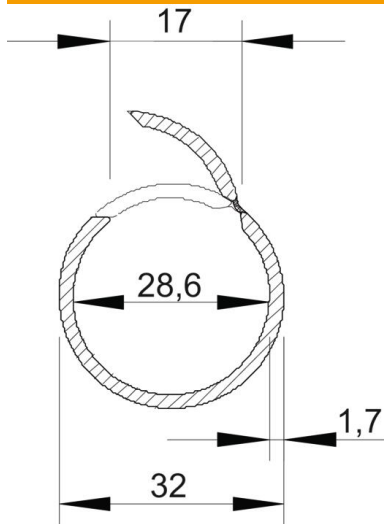

## Set of Quick clips and Quick pipe pipes

Item number: 2154544

Set consisting of Quick pipe electrical installation pipes and Quick clip surface-mounted clips. For surface-mounted routing of cables in interiors and protected outdoor areas. Universal fastening on wall and ceiling. Comprises 20 m of pipe each of 2 metres in length and 60 Quick clips. Can be used in a temperature range of -25 to +60 °C.

### Master data

|                     |                             |
|---------------------|-----------------------------|
| Item number         | 2154544                     |
| Type                | 2954 M32 LGR                |
| Description 1       | Quick-Pipe set              |
| Description 2       | Quick trunking + Quick clip |
| Manufacturer        | OBO                         |
| Dimension           | M32                         |
| Colour              | Light grey; RAL 7035        |
| Material            | Polyvinylchloride           |
| Smallest sales unit | 1                           |
| Unit of quantity    | Piece                       |
| Weight              | 479 kg                      |
| Weight unit         | kg/100 pc.                  |

### Dimensions

|                  |        |
|------------------|--------|
| Dimension C      | 17 mm  |
| Dimension D      | 32 mm  |
| Dimension m (mm) | 28,6   |
| Dimension t      | 1.7 mm |