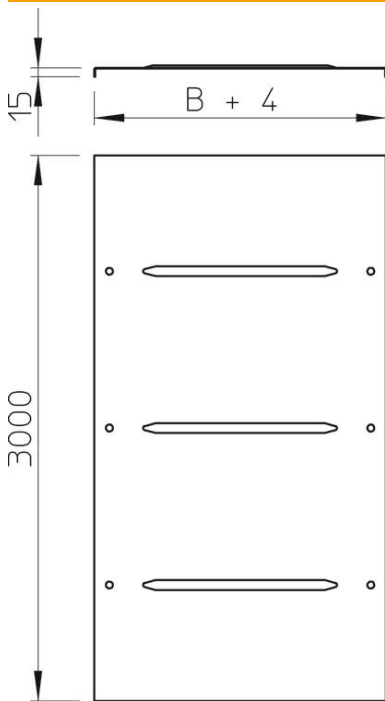

Technical data sheet

Cover with turn buckle 1,5 mm FS

Item number: 6052097

Cover for cable trays and cable ladders with three pairs of turn buckles.
Transverse bead from 500 mm width.
When using covers outdoors, additional measures against the influence of wind must be taken.

St Steel

FS Strip galvanized

Master data

Item number	6052097
Type	DRL 1,5 100 FS
Description 1	Cover with turn buckle, 1,5mm
Description 2	for cable tray and ladder
Manufacturer	OBO
Dimension	100x3000
Material	Steel
Surface	Strip galvanized
Surface standard	DIN EN 10346
Smallest sales unit	3
Unit of quantity	Metre
Weight	152 kg
Weight unit	kg/100 m

Technical data sheet

Cover with turn buckle 1,5 mm FS

Item number: 6052097

Dimensions

Length	3,000 mm
Width	100 mm
Height	15 mm
Plate thickness	1.5 mm
Dimension B (mm)	100 mm

Technical data

Fastening type	Sash lock
Maintain electrical functions	no
Suitable for mesh cable tray	no
Suitable for cable ladder	yes
Suitable for cable tray	yes
Rustproof steel, pickled	no