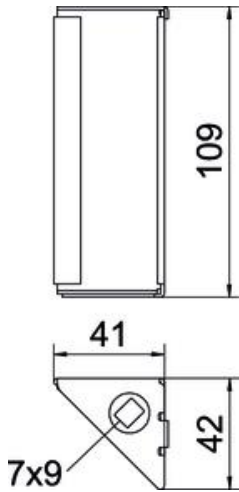

### Master data

Item number	6049245
Type	DSTK 110 FS
Description 1	Cover support, edge protection
Description 2	system height 110 mm
Manufacturer	OBO
Dimension	109x43x42
Material	Steel
Surface	Strip galvanized
Surface standard	DIN EN 10346
Smallest sales unit	10
Unit of quantity	Piece
Weight	12.3 kg
Weight unit	kg/100 pc.

### Dimensions

Length	41 mm
Width	42 mm
Height	110 mm
Dimension L	109 mm

### Technical data

Maintain electrical functions	no
Suitable for mesh cable tray	no
Suitable for cable ladder	no
Suitable for cable tray	yes
Suitable for profile shapes	Miscellaneous
Hole diameter	15 mm
Material thickness	1.25 mm
With screw accessories	no
Profile shape	Miscellaneous
Rustproof steel, pickled	no