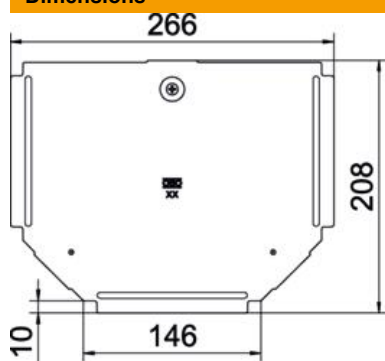

### Master data

Item number	6038602
Type	RTD 150 FS
Description 1	Cover
Description 2	for T piece
Manufacturer	OBO
Dimension	B150mm
Material	Steel
Surface	Strip galvanized
Surface standard	DIN EN 10346
Smallest sales unit	1
Unit of quantity	Piece
Weight	35 kg
Weight unit	kg/100 pc.

## Dimensions

Width	150 mm
Plate thickness	0.75 mm
Dimension B	150 mm

## Technical data

Number of turn buckles	1 St.
Fastening type	Sash lock
Suitable for cable ladder	no
Suitable for cable tray	yes
Material thickness	0.75 mm
Rustproof steel, pickled	no
Permitted temperature range, max.	120 °C
Permitted temperature range, min.	-20 °C
Wide-span version	no