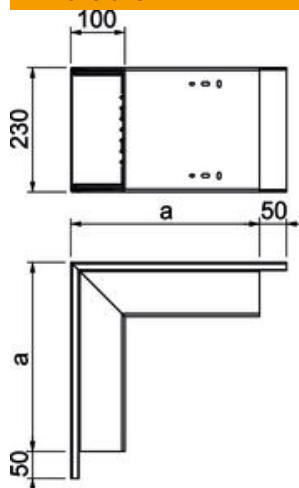

Technical data sheet

External corner, trunking type WDK 100230

Item number: 6024573

External corner hood for changing the direction of the WDK trunking.

PVC Polyvinylchloride

Master data

Item number	6024573
Type	WDK A100230CW
Description 1	External corner
Manufacturer	OBO
Dimension	348x230x100
Colour	Cream; RAL 9001
Material	Polyvinylchloride
Smallest sales unit	1
Unit of quantity	Piece
Weight	193.2 kg
Weight unit	kg/100 pc.

Technical data sheet

External corner, trunking type WDK 100230

Item number: 6024573

Dimensions

Length	348 mm
Width	230 mm
Height	100 mm
Dimension a	348 mm

Technical data

Version for	Base and cover
Fastening type	Base perforation
Maintain electrical functions	no
for duct dimension	100 x 230
Halogen-free	no
Trunking depth	100 mm
Protection rating	IP30
Protective film	no
Protection rating IK code	IK04
Self-extinguishing	yes
Permitted temperature range, max.	60 °C
Permitted temperature range, min.	-5 °C
Angle range, max.	90 mm
Angle range, min.	90 mm