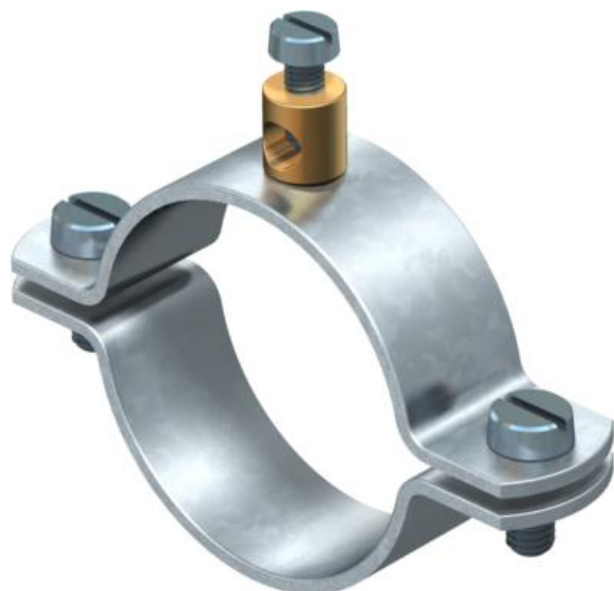

Technical data sheet

Earthing clip, type 925

Item number: 5040159

- For pipes 1/4"-1 1/2" or \varnothing 11.5-48.3 mm
- Connection options: conductors to 16 mm² with connecting terminal, riveted with brass and 1 cylinder screw M5 x 12
- To 1 1/2" with 2 cylinder screws M6 x 16 (G)

St Steel

G Electrogalvanized

Master data

Item number	5040159
Description 1	Earthing clamp
Description 2	for cables to 16 mm ²
Manufacturer	OBO
Dimension	1 1/2"
Material	Steel
Surface	Electrogalvanized
Surface standard	EN ISO 19598 / EN ISO 4042
Smallest sales unit	20
Unit of quantity	Units
Weight	9,615 kg
Weight unit	kg/100 pairs

Technical data sheet

Earthing clip, type 925

Item number: 5040159

Dimensions

Dimension A	88 mm
Dimension b	18 mm
Dimension D	48,3 mm
Dimension X	2 mm

Technical specifications

Number of conductors	1
Cross-section of cable to be connected, max.	16 mm ²
Cross-section of cable to be connected, min.	0 mm ²
Clamping range D	1 1/2
Clamping range D, max.	48,3 mm
Clamping range D, min.	46,3 mm