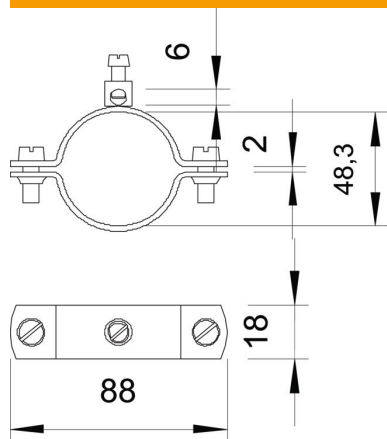

Technical data sheet

Earthing clip, type 925

Item number: 5040159

- For pipes 1/4"-1 1/2" or \varnothing 11.5-48.3 mm
- Connection options: conductors to 16 mm² with connecting terminal, riveted with brass and 1 cylinder screw M5 x 12
- To 1 1/2" with 2 cylinder screws M6 x 16 (G)

St Steel

G Electrogalvanized

Master data

Item number	5040159
Description 1	Earthing clamp
Description 2	for cables to 16 mm ²
Manufacturer	OBO
Dimension	1 1/2"
Material	Steel
Surface	Electrogalvanized
Surface standard	EN ISO 19598 / EN ISO 4042
Smallest sales unit	20
Unit of quantity	Units
Weight	9,615 kg
Weight unit	kg/100 pairs

Technical data sheet

Earthing clip, type 925

Item number: 5040159

Dimensions

Dimension A	88 mm
Dimension b	18 mm
Dimension D	48,3 mm
Dimension X	2 mm

Technical specifications

Number of conductors	1
Cross-section of cable to be connected, max.	16 mm ²
Cross-section of cable to be connected, min.	0 mm ²
Clamping range D	1 1/2
Clamping range D, max.	48,3 mm
Clamping range D, min.	46,3 mm